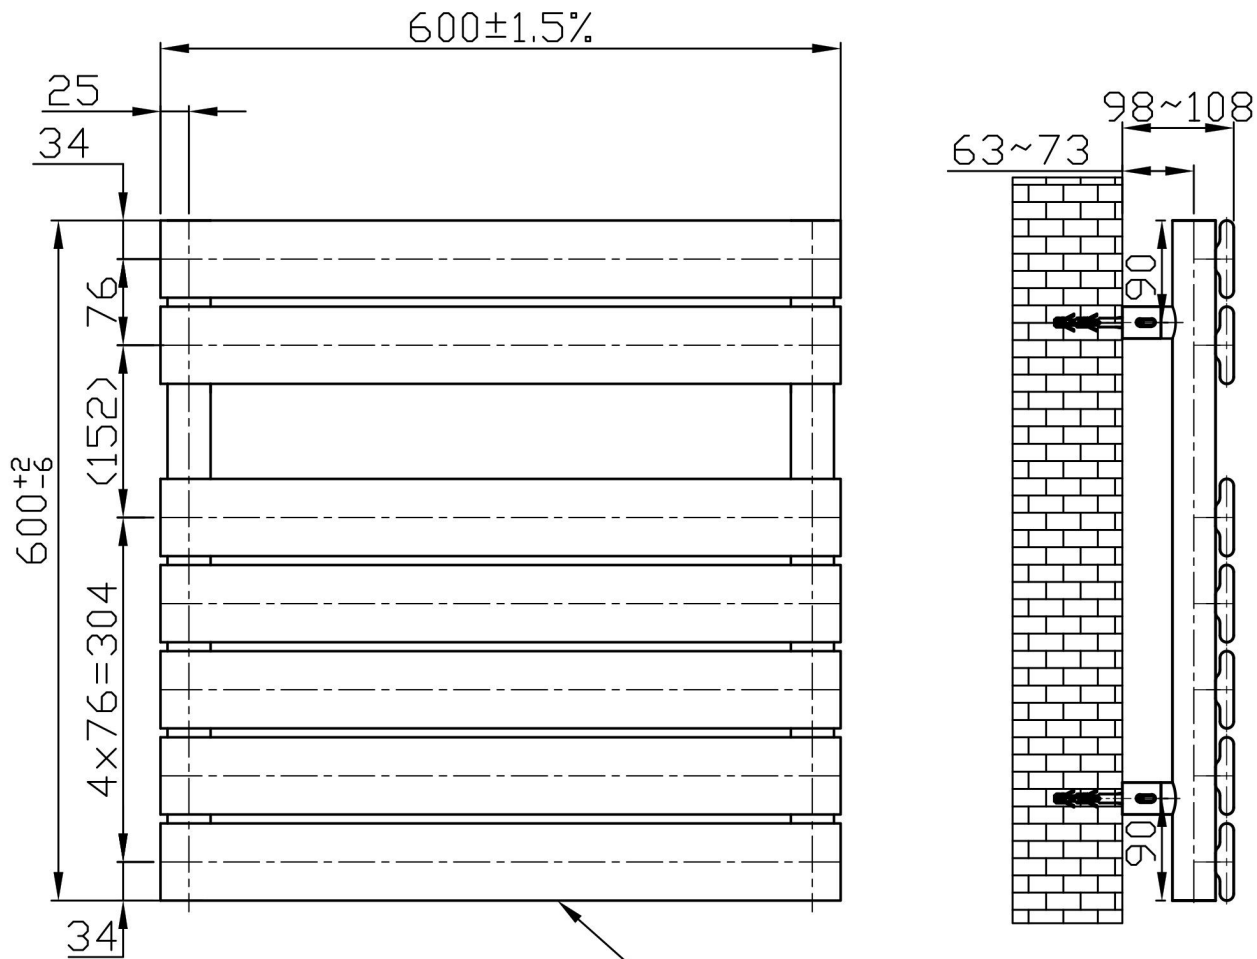

Staverton Tube on Tube Straight 600 x 600mm.

Painted / Chrome
Technical Drawing

Unit:mm

7 Pipes 68x12  Profile